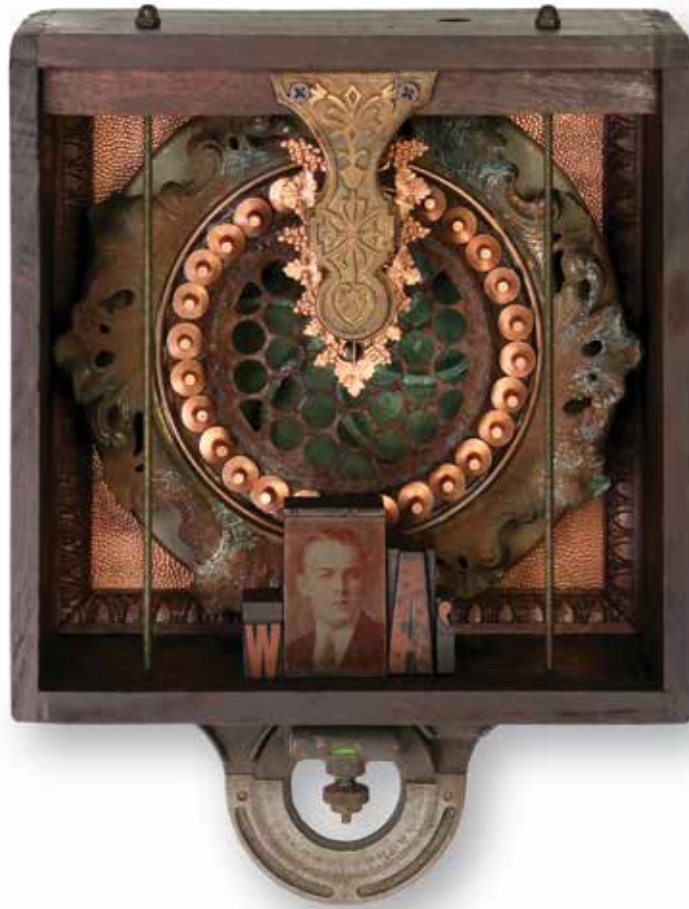

Goldfinch | 2017 | 15" x 19" x 4" | Brass Candelabra, Decorative Wood, Brass Curtain Ends, Brass Bird Paperweight, Brass Cover Plate

Washington | 2015 | 9" x 13" x 5" | Machine Level, Antique Brass Paper Clip, Rusted Drain, Lamp Surround, Wooden Type, Copper Plate Portrait